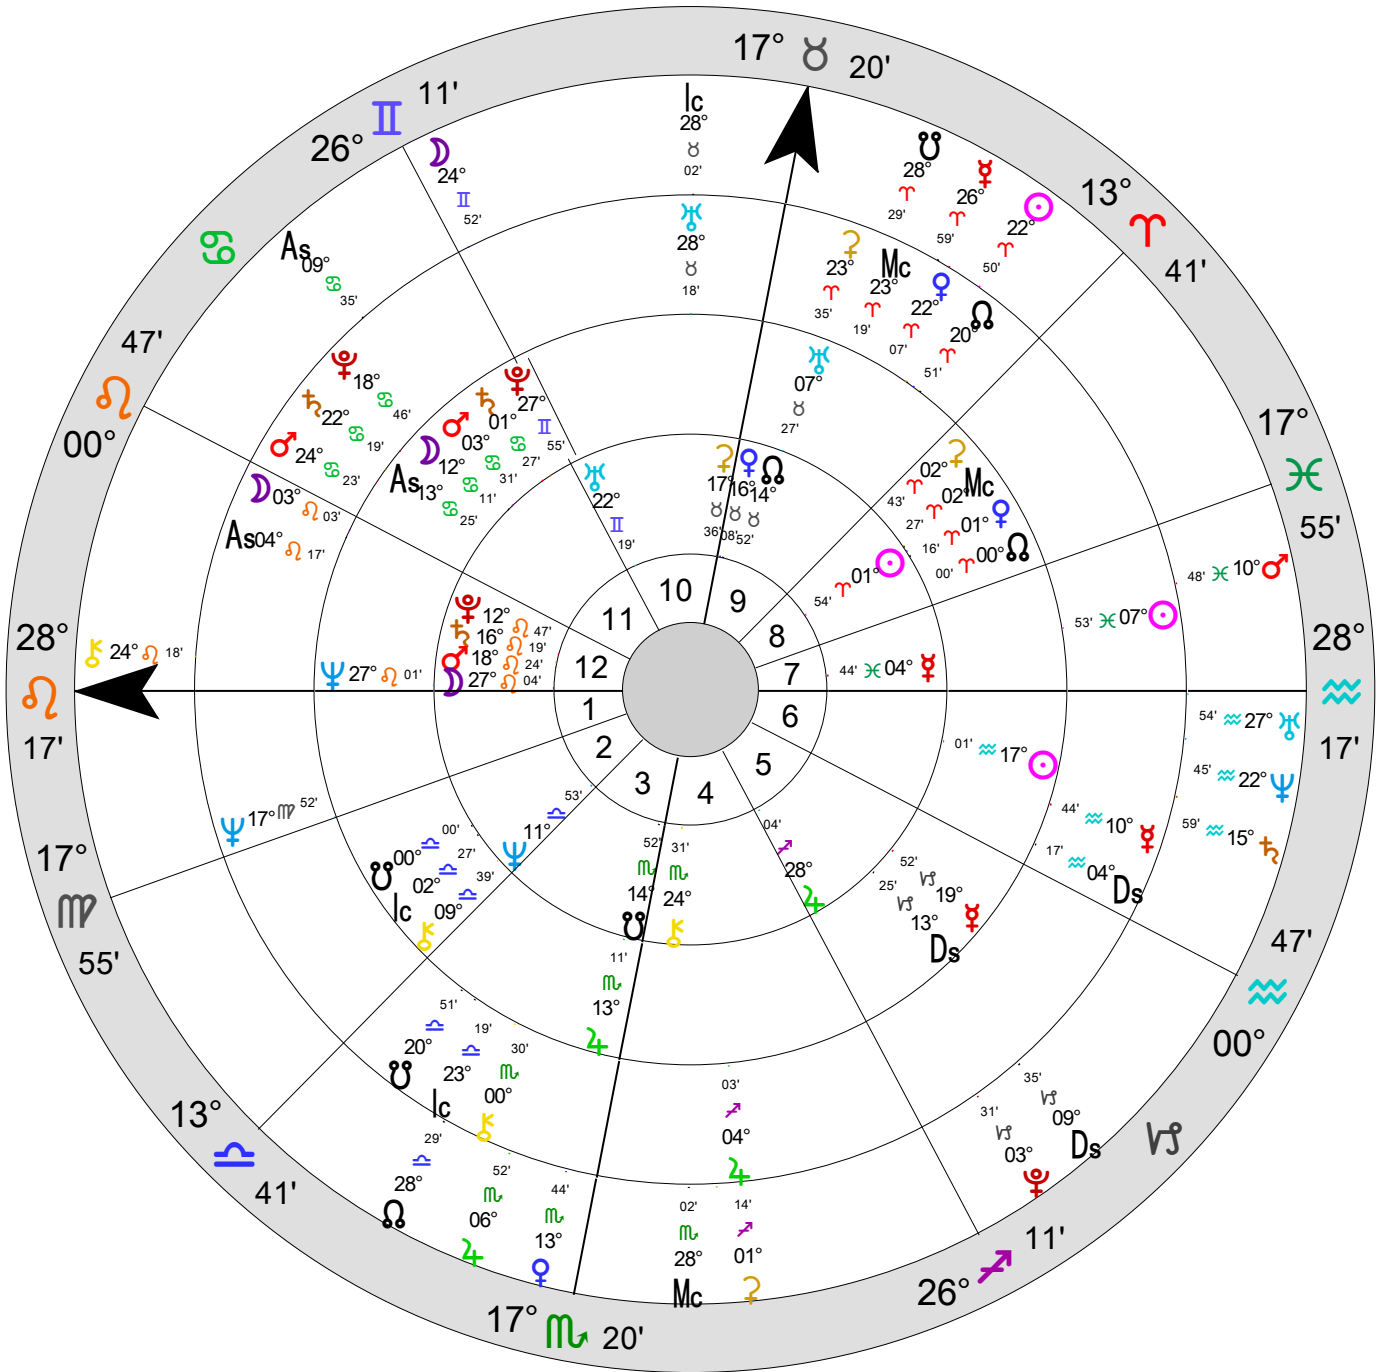

Chart 1
Andrew Lloyd Webber
Natal Chart
 22 Mar 1948, Mon
 16:00 BST -1:00
 Westminster, England
 51°N30' 000°W09'

Chart 2
Andrew Lloyd Webber - draconic
Natal Chart
 22 Mar 1948, Mon
 16:00 BST -1:00
 Westminster, England
 51°N30' 000°W09'

Chart 3
Andrew Lloyd Webber - sidereal
Natal Chart
 22 Mar 1948, Mon
 16:00 BST -1:00
 Westminster, England
 51°N30' 000°W09'

Chart 4
Andrew Lloyd Webber
Vedic D12 Dwadashamsha
 22 Mar 1948, Mon
 16:00 BST -1:00
 Westminster, England
 51°N30' 000°W09'