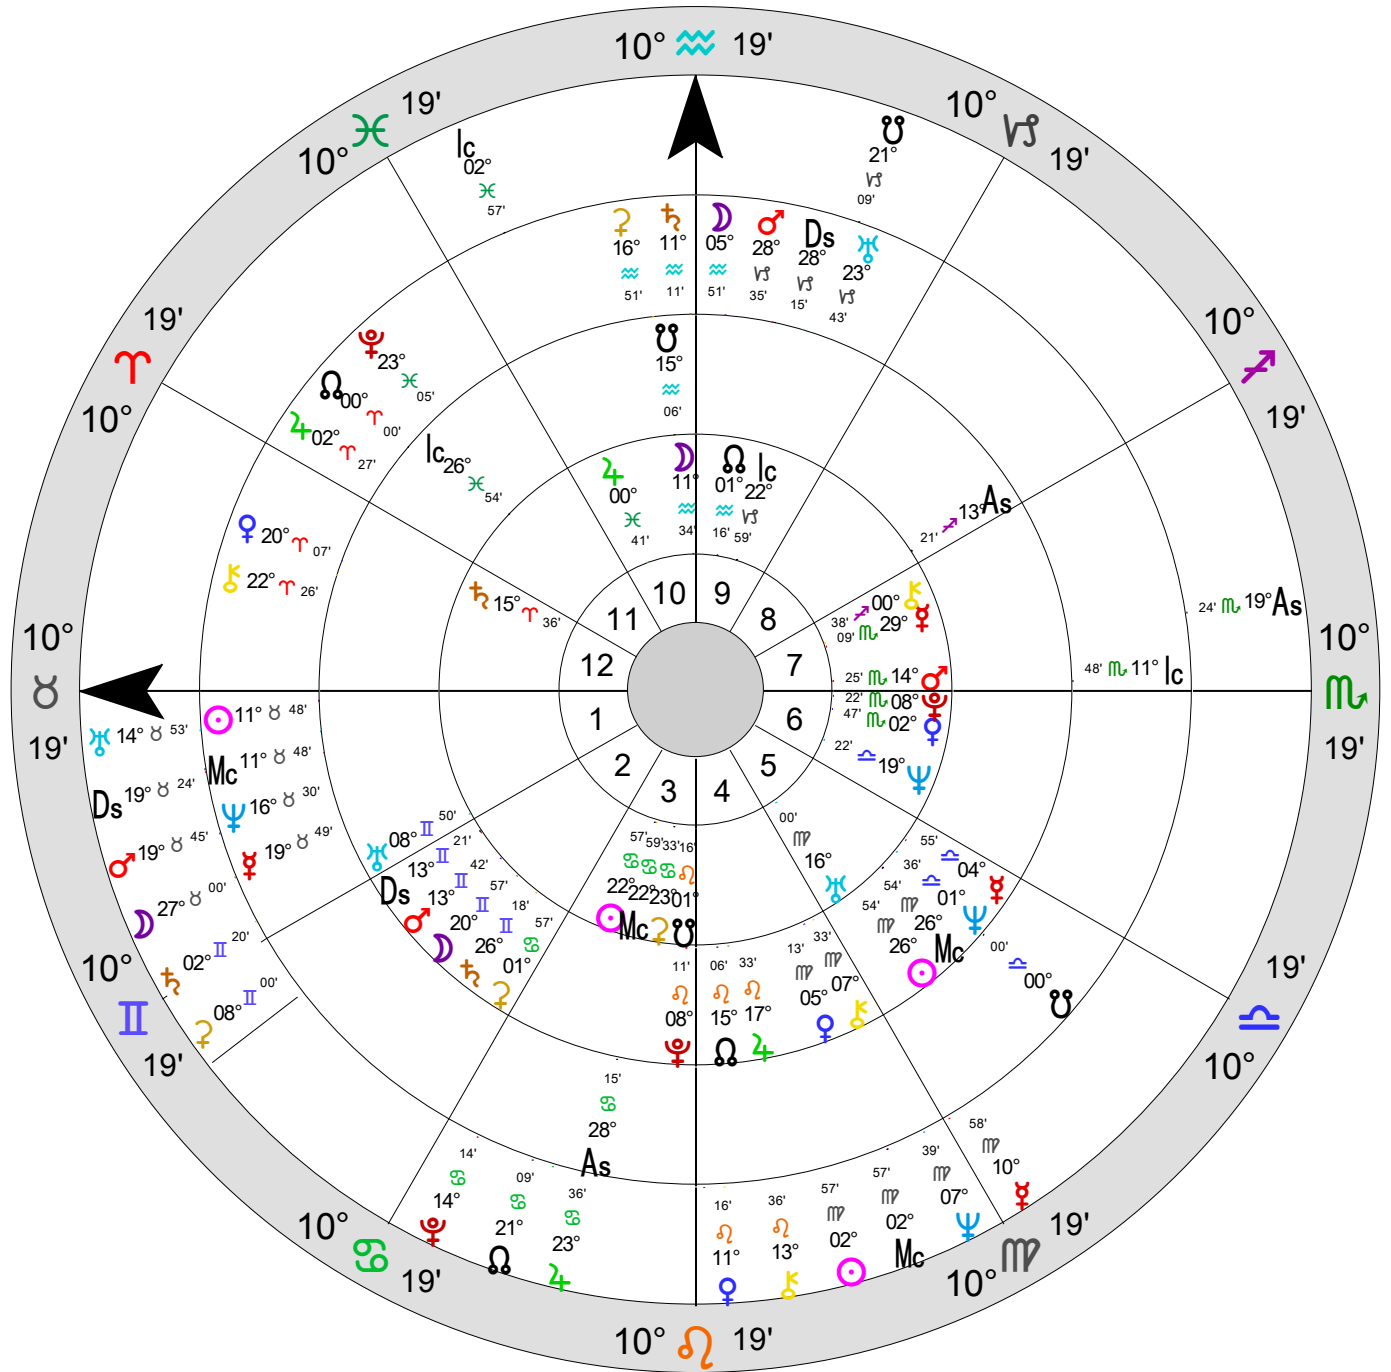

Chart 1
Ted Neely SunMC
Vedic D12 Dwadashamsha
 20 Sep 1943, Mon
 13:28:18 CWT +5:00
 Ranger, TX
 32°N28'11" 098°W40'43"

Chart 2
Ted Neely SunMC
Natal Chart
 20 Sep 1943, Mon
 13:28:18 CWT +5:00
 Ranger, TX
 32°N28'11" 098°W40'43"

Chart 3
Ted Neely SunMC - draconic
Natal Chart
 20 Sep 1943, Mon
 13:28:18 CWT +5:00
 Ranger, TX
 32°N28'11" 098°W40'43"

Chart 4
Ted Neely SunMC - sidereal
Natal Chart
 20 Sep 1943, Mon
 13:28:18 CWT +5:00
 Ranger, TX
 32°N28'11" 098°W40'43"