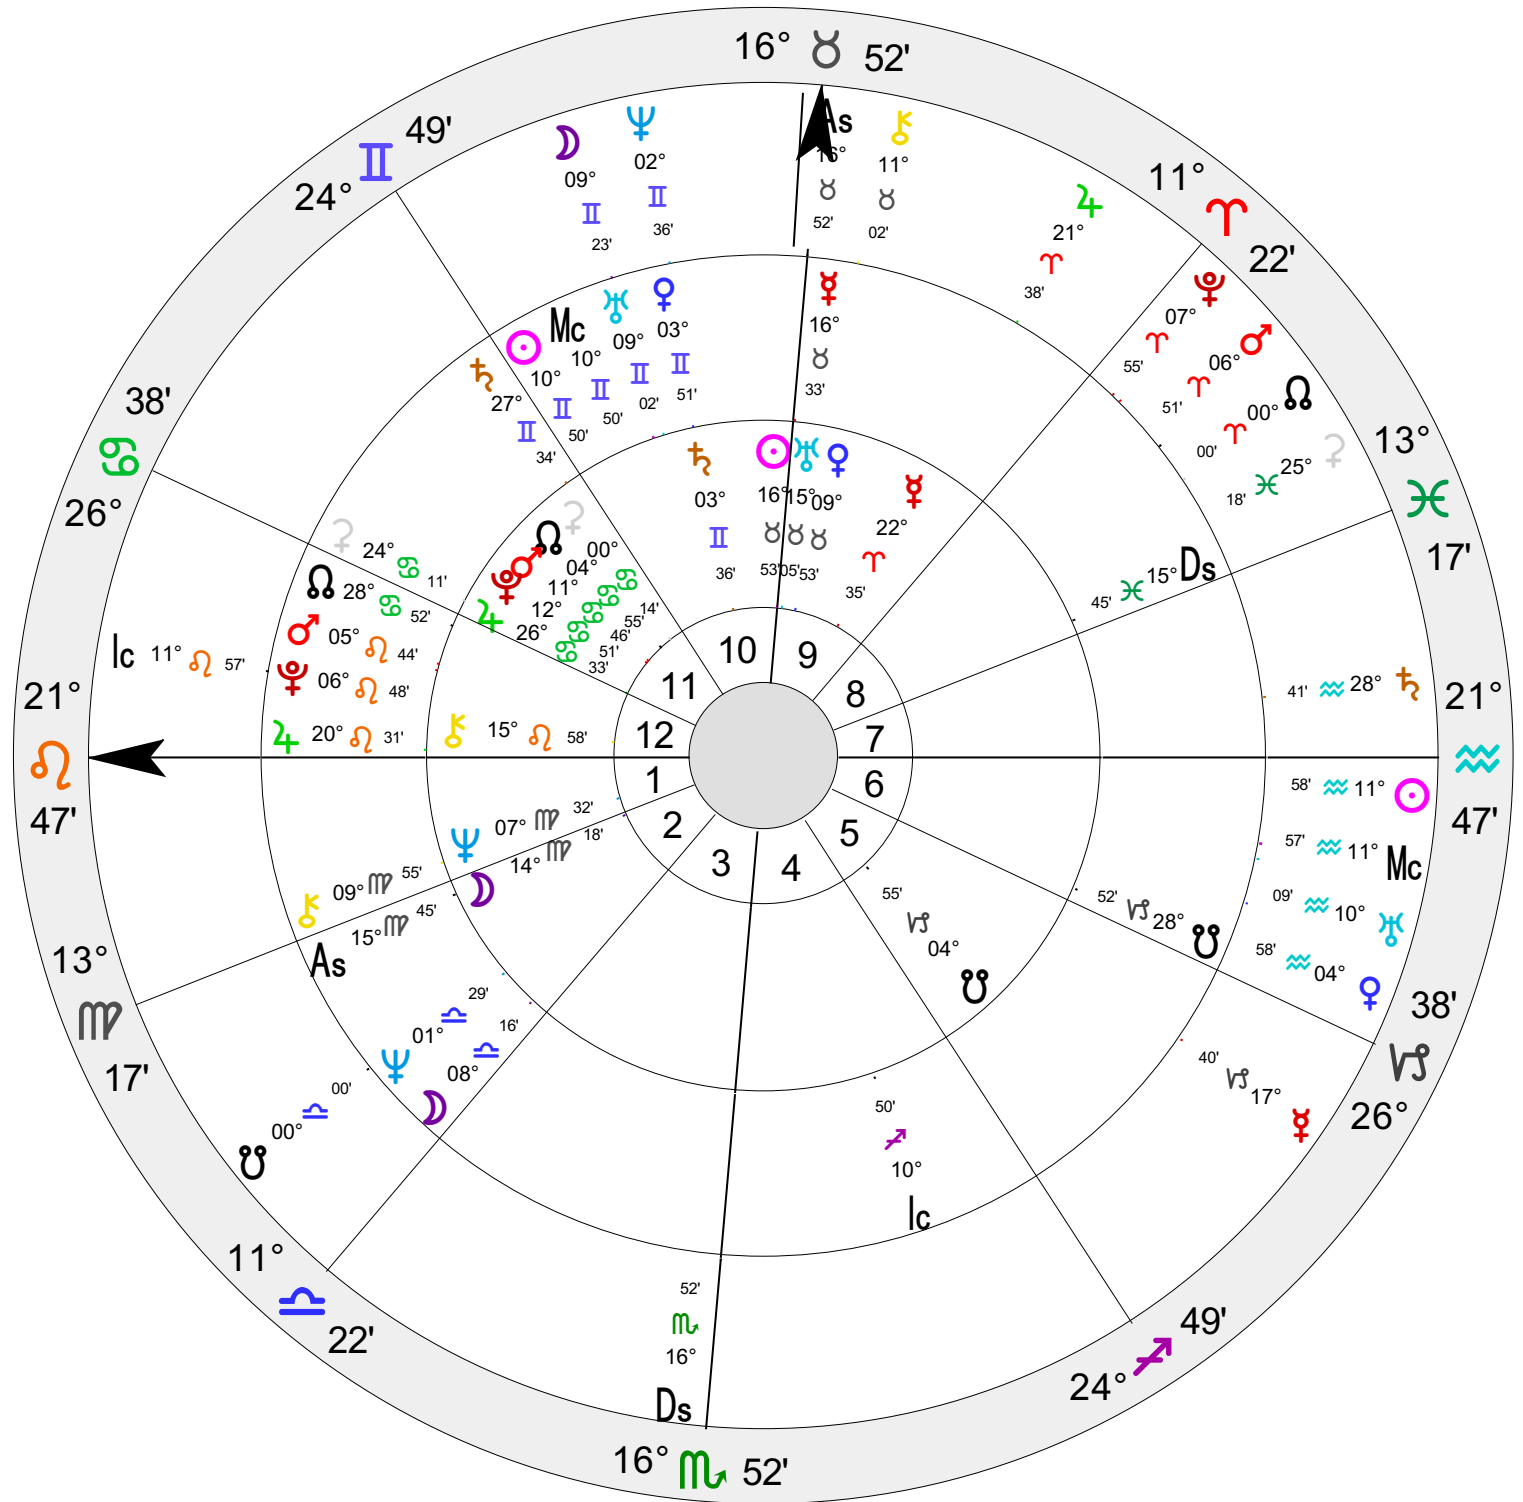

Chart 1
 Robert Powell, SunMC – sidereal
 Natal Chart
 1 Jun 1944, Thu
 12:06:48 GMT +0:00
 Salford, ENG
 53°N28' 002°W18'

Chart 2
 Robert Powell, SunMC
 Natal Chart
 1 Jun 1944, Thu
 12:06:48 GMT +0:00
 Salford, ENG
 53°N28' 002°W18'

Chart 3
 Robert Powell, SunMC – draconic
 Natal Chart
 1 Jun 1944, Thu
 12:06:48 GMT +0:00
 Salford, ENG
 53°N28' 002°W18'