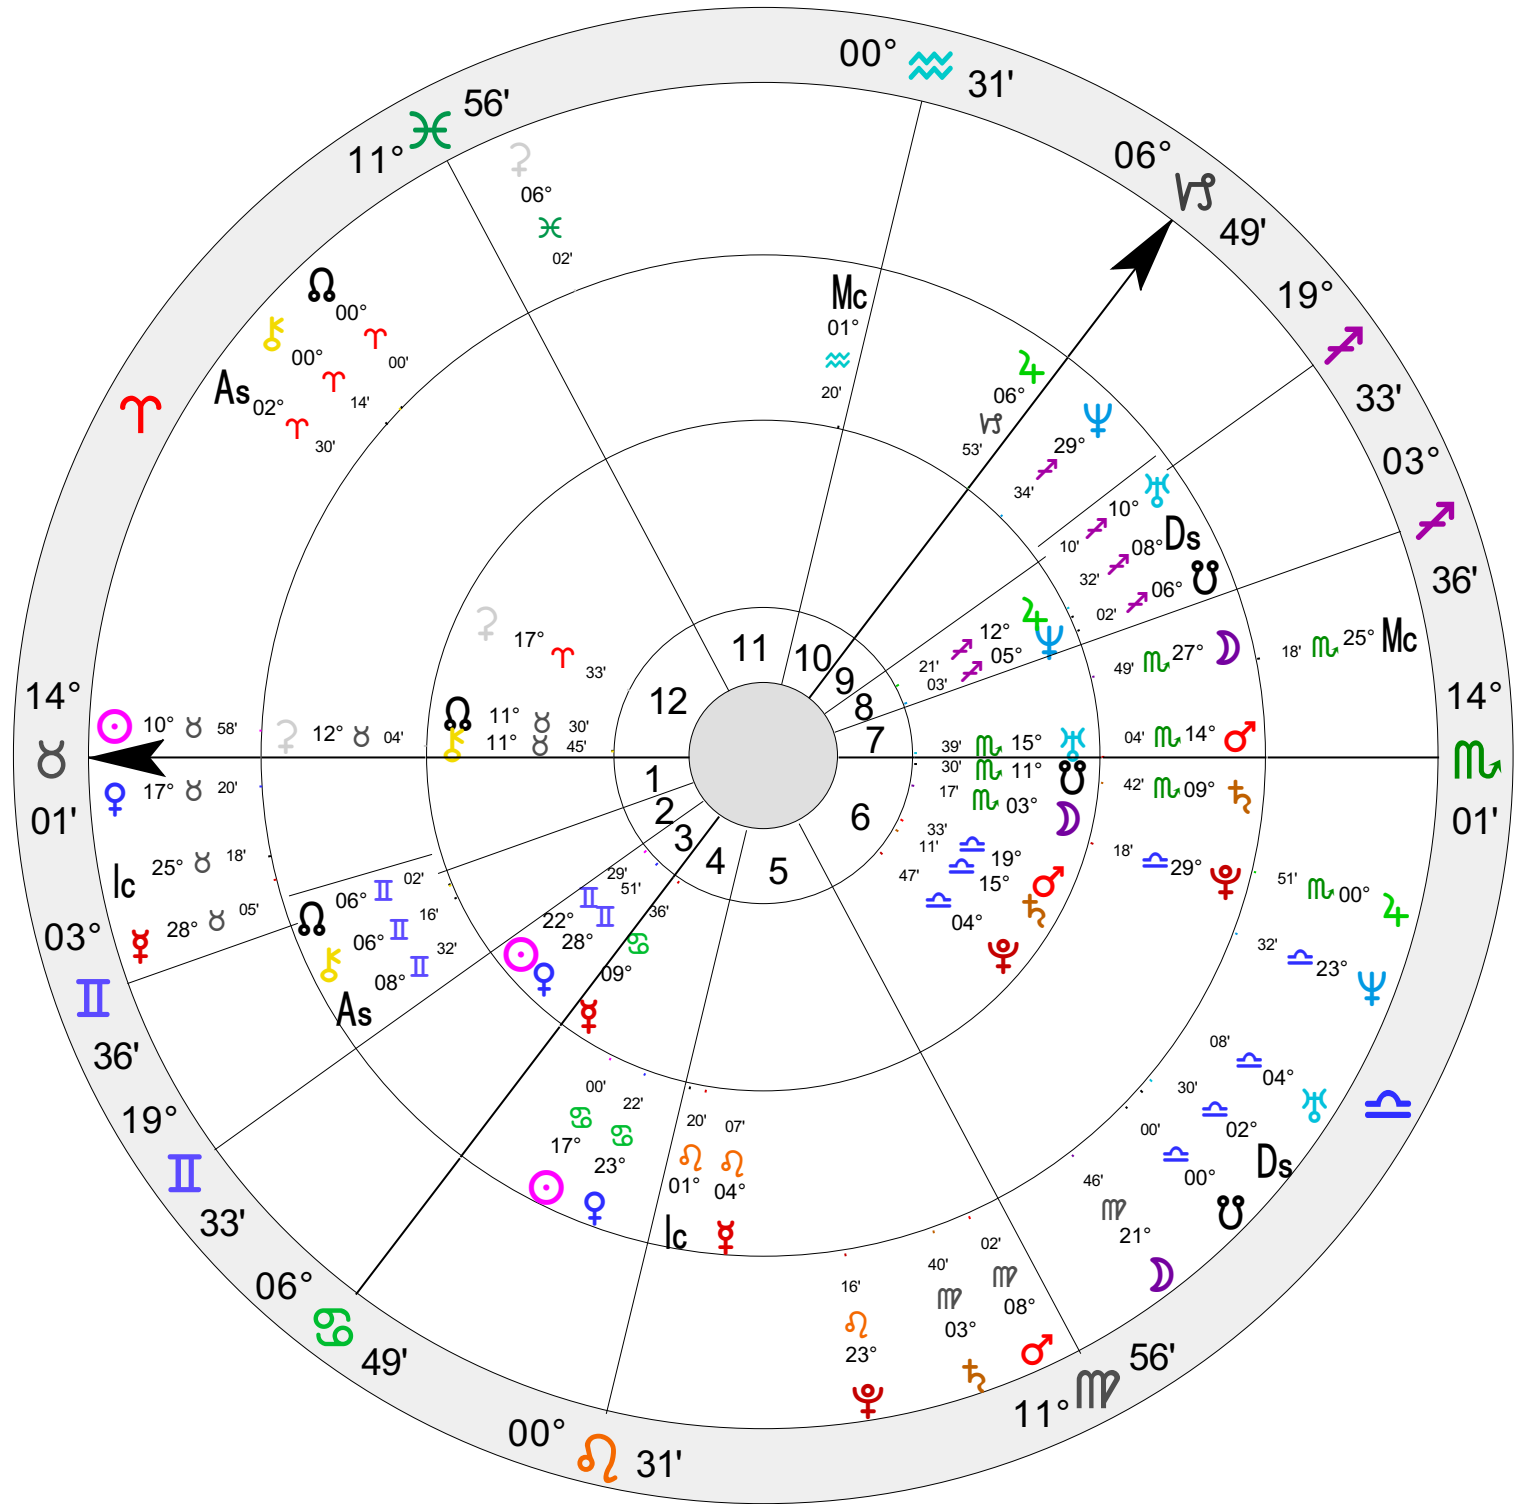

Chart 1
 York Minster Fire – sidereal
 Natal Chart
 9 Jul 1984, Mon
 02:10 BST –1:00
 York, England
 53°N58' 001°W05'

Chart 2
 York Minster Fire
 Natal Chart
 9 Jul 1984, Mon
 02:10 BST –1:00
 York, England
 53°N58' 001°W05'

Chart 3
 York Minster Fire – draconic
 Natal Chart
 9 Jul 1984, Mon
 02:10 BST –1:00
 York, England
 53°N58' 001°W05'