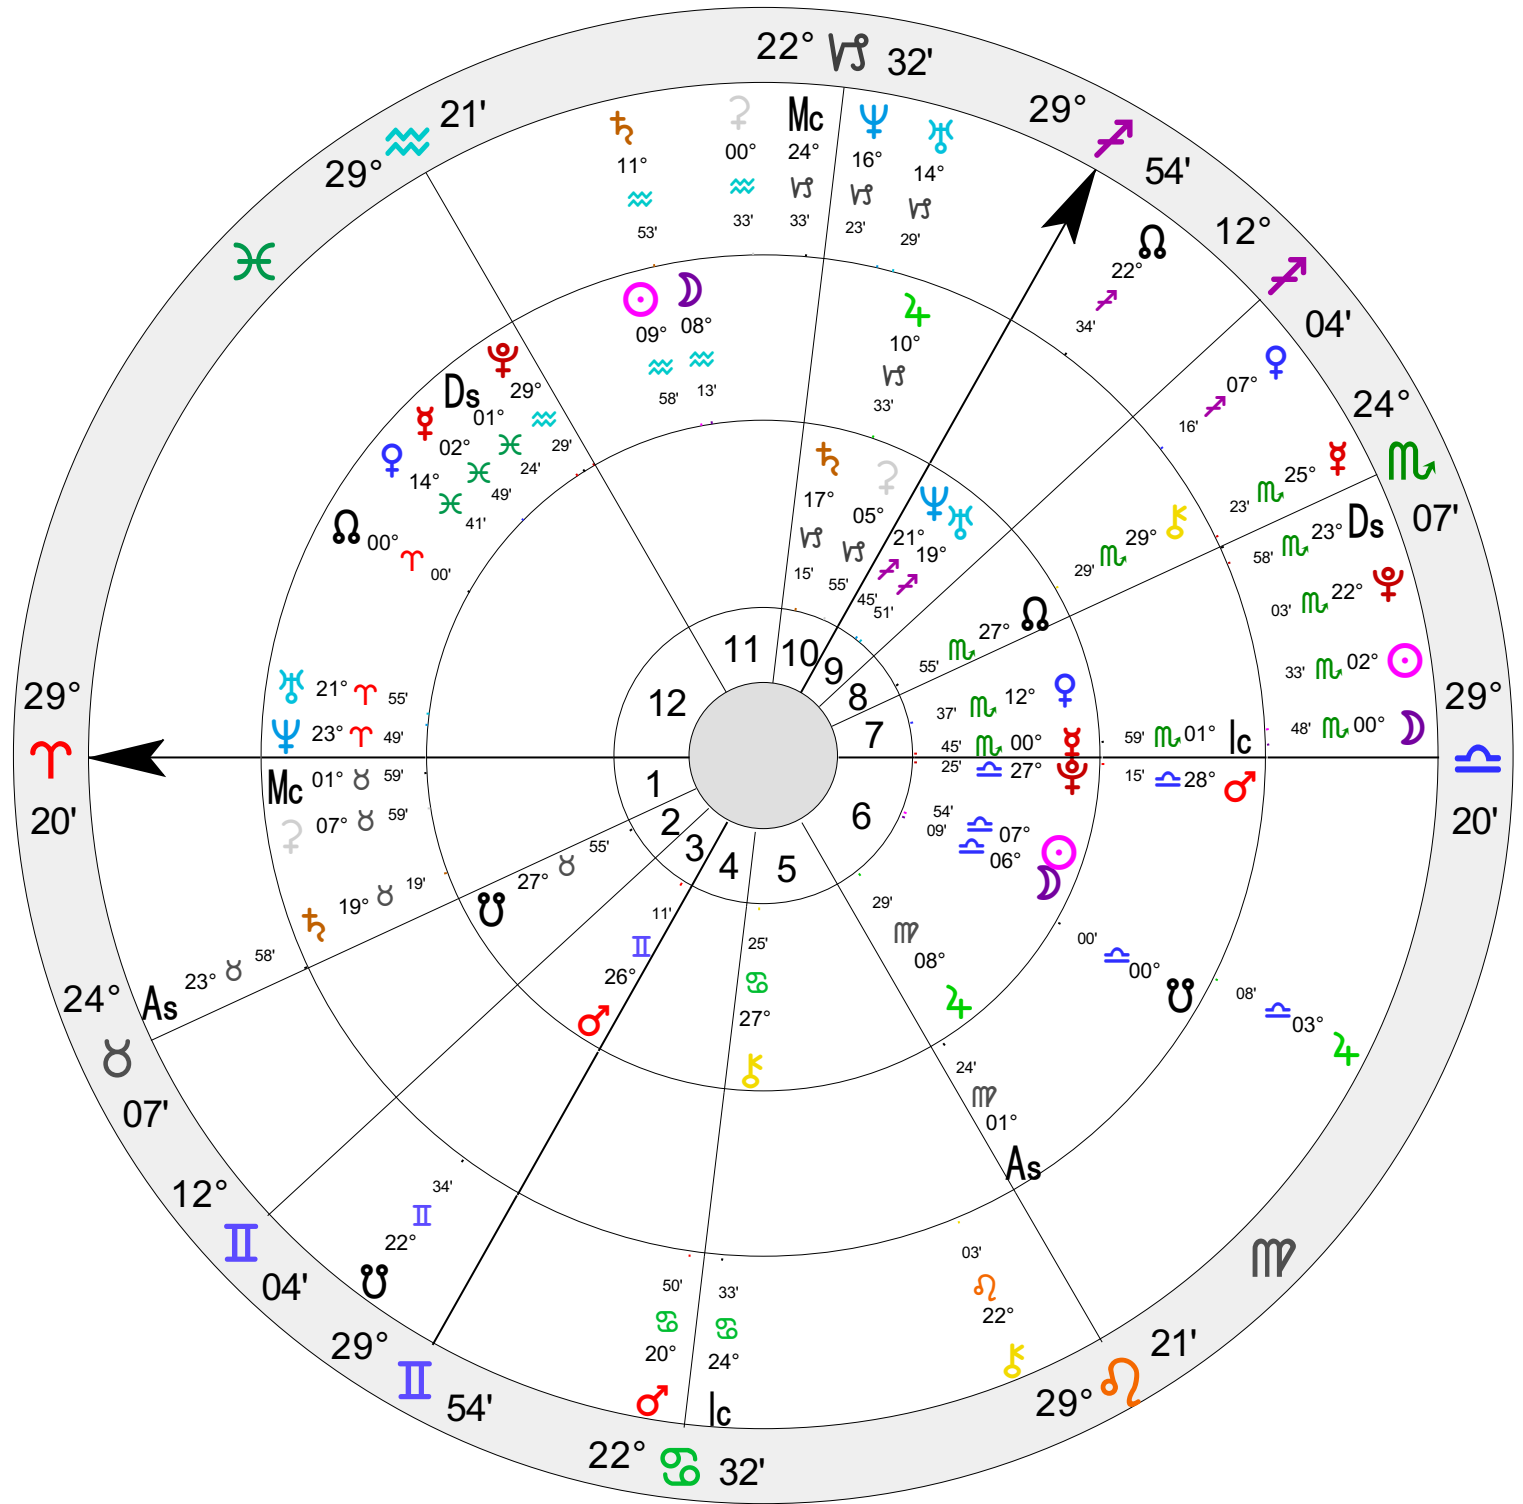

Chart 1
 Finding Jesus—sidereal
 Natal Chart
 25 Oct 1992, Sun
 17:25 GMT +0:00
 Ospringe, Kent, England
 51°N20' 000°E53'

Chart 2
 Finding Jesus—draconic
 Natal Chart
 25 Oct 1992, Sun
 17:25 GMT +0:00
 Ospringe, Kent, England
 51°N20' 000°E53'

Chart 3
 Finding Jesus
 Natal Chart
 25 Oct 1992, Sun
 17:25 GMT +0:00
 Ospringe, Kent, England
 51°N20' 000°E53'