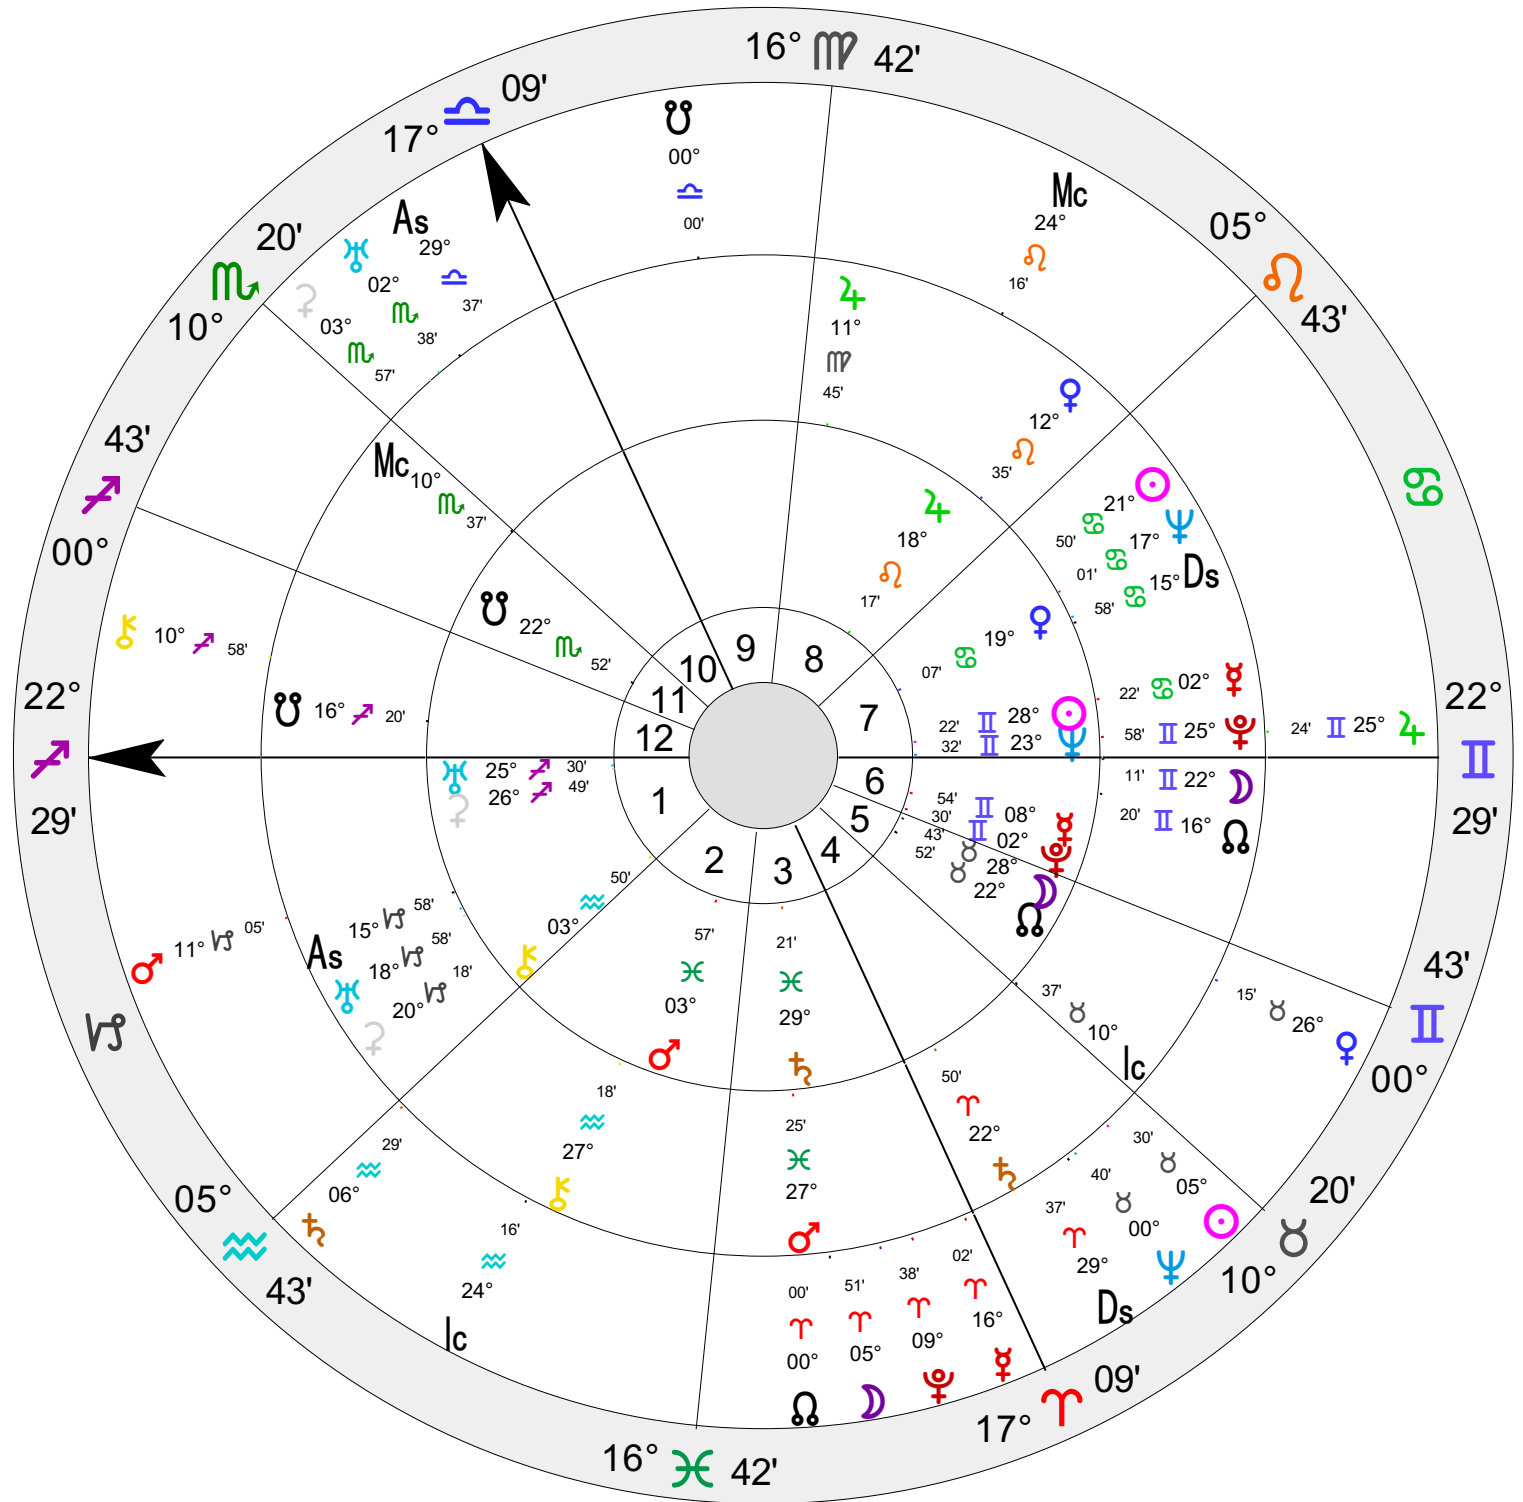

Chart 1
 Helen Schucman Q CIM – sidereal
 Natal Chart
 14 Jul 1909, Wed
 20:00 EDT +4:00
 New York, NY
 40°N42'51" 074°W00'23"

Chart 2
 Helen Schucman Q CIM
 Natal Chart
 14 Jul 1909, Wed
 20:00 EDT +4:00
 New York, NY
 40°N42'51" 074°W00'23"

Chart 3
 Helen Schucman Q CIM – draconic
 Natal Chart
 14 Jul 1909, Wed
 20:00 EDT +4:00
 New York, NY
 40°N42'51" 074°W00'23"