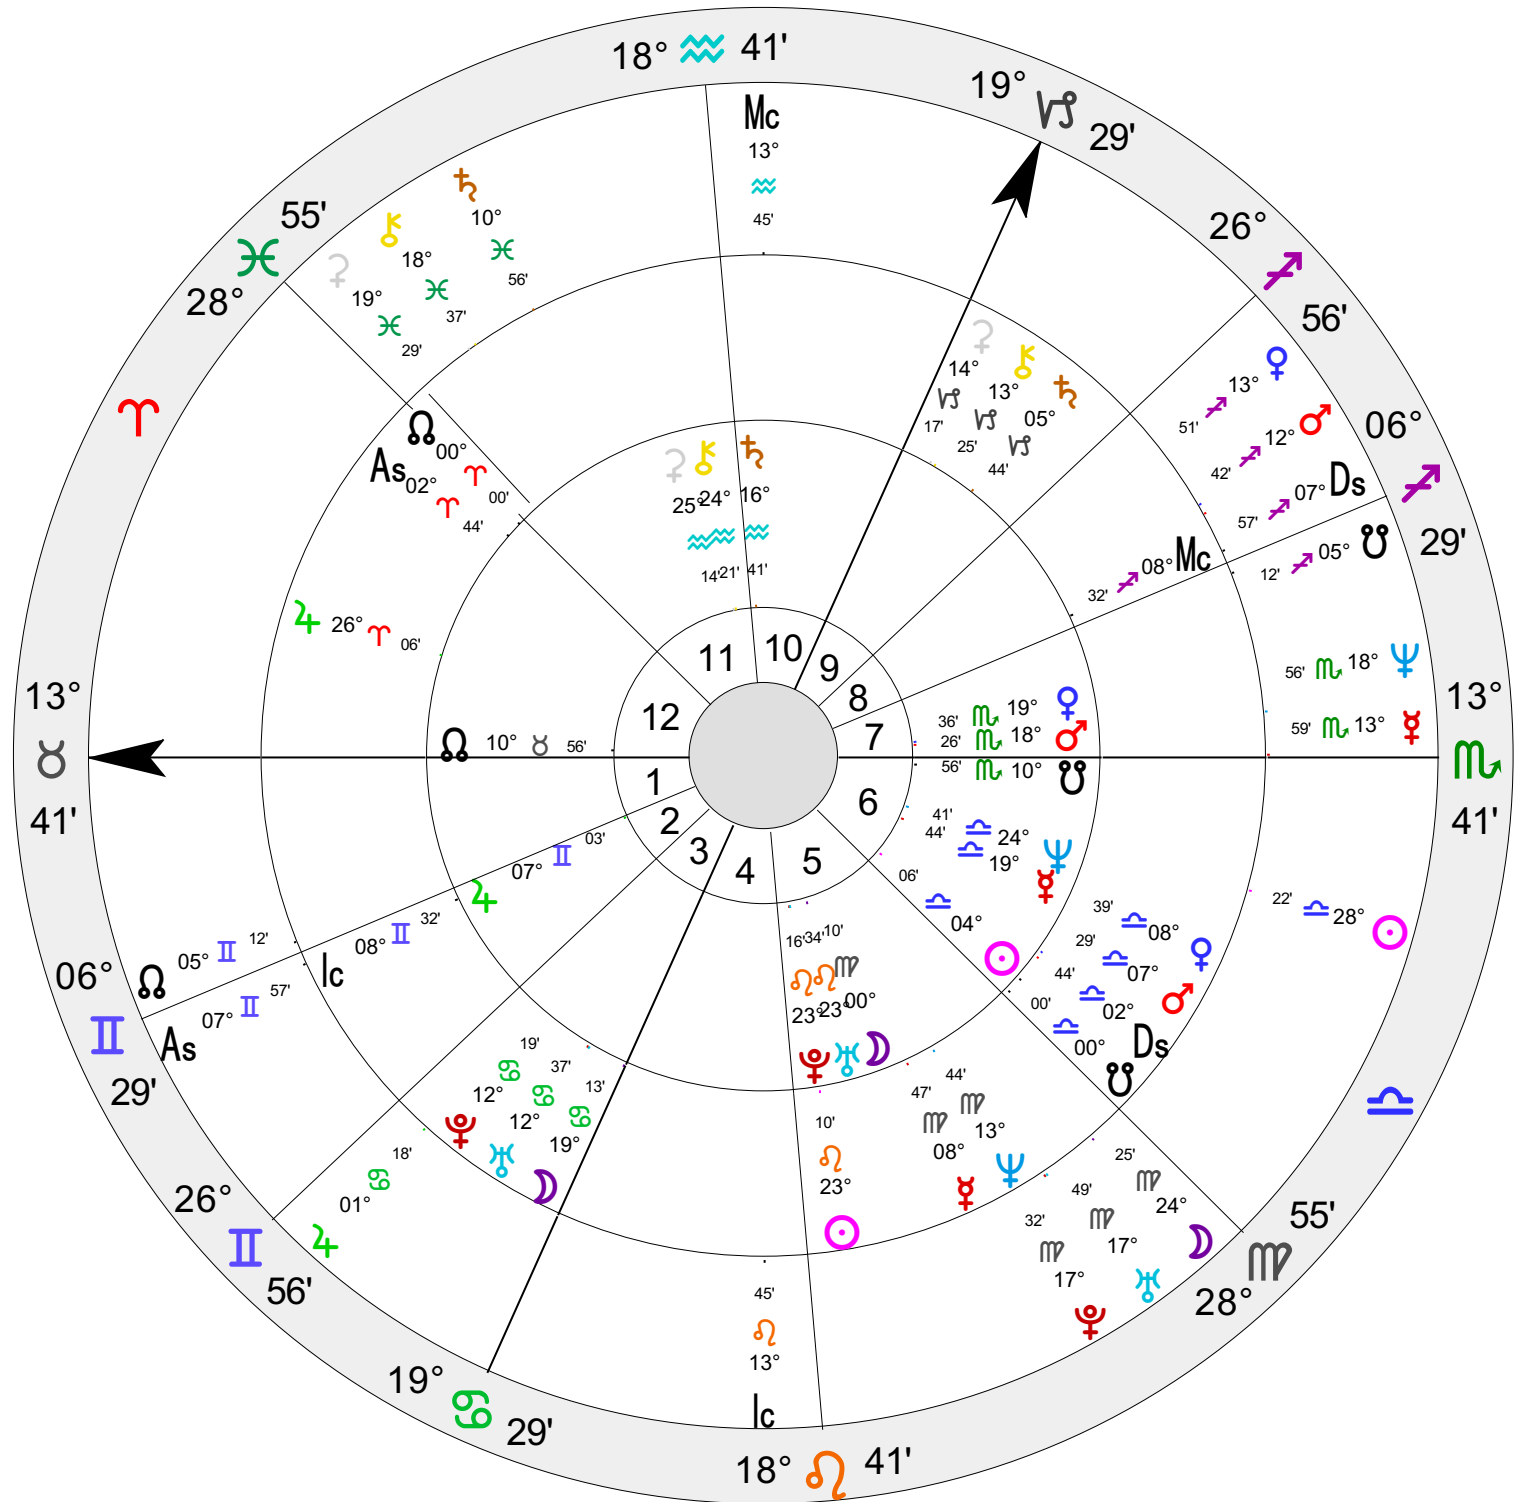

Chart 1
 Course in Miracles – sidereal
 Natal Chart
 21 Oct 1965, Thu
 20:00 EDT +4:00
 New York, NY
 40°N43' 074°W00'

Chart 2
 Course in Miracles – draconic
 Natal Chart
 21 Oct 1965, Thu
 20:00 EDT +4:00
 New York, NY
 40°N43' 074°W00'

Chart 3
 Course in Miracles
 Natal Chart
 21 Oct 1965, Thu
 20:00 EDT +4:00
 New York, NY
 40°N43' 074°W00'