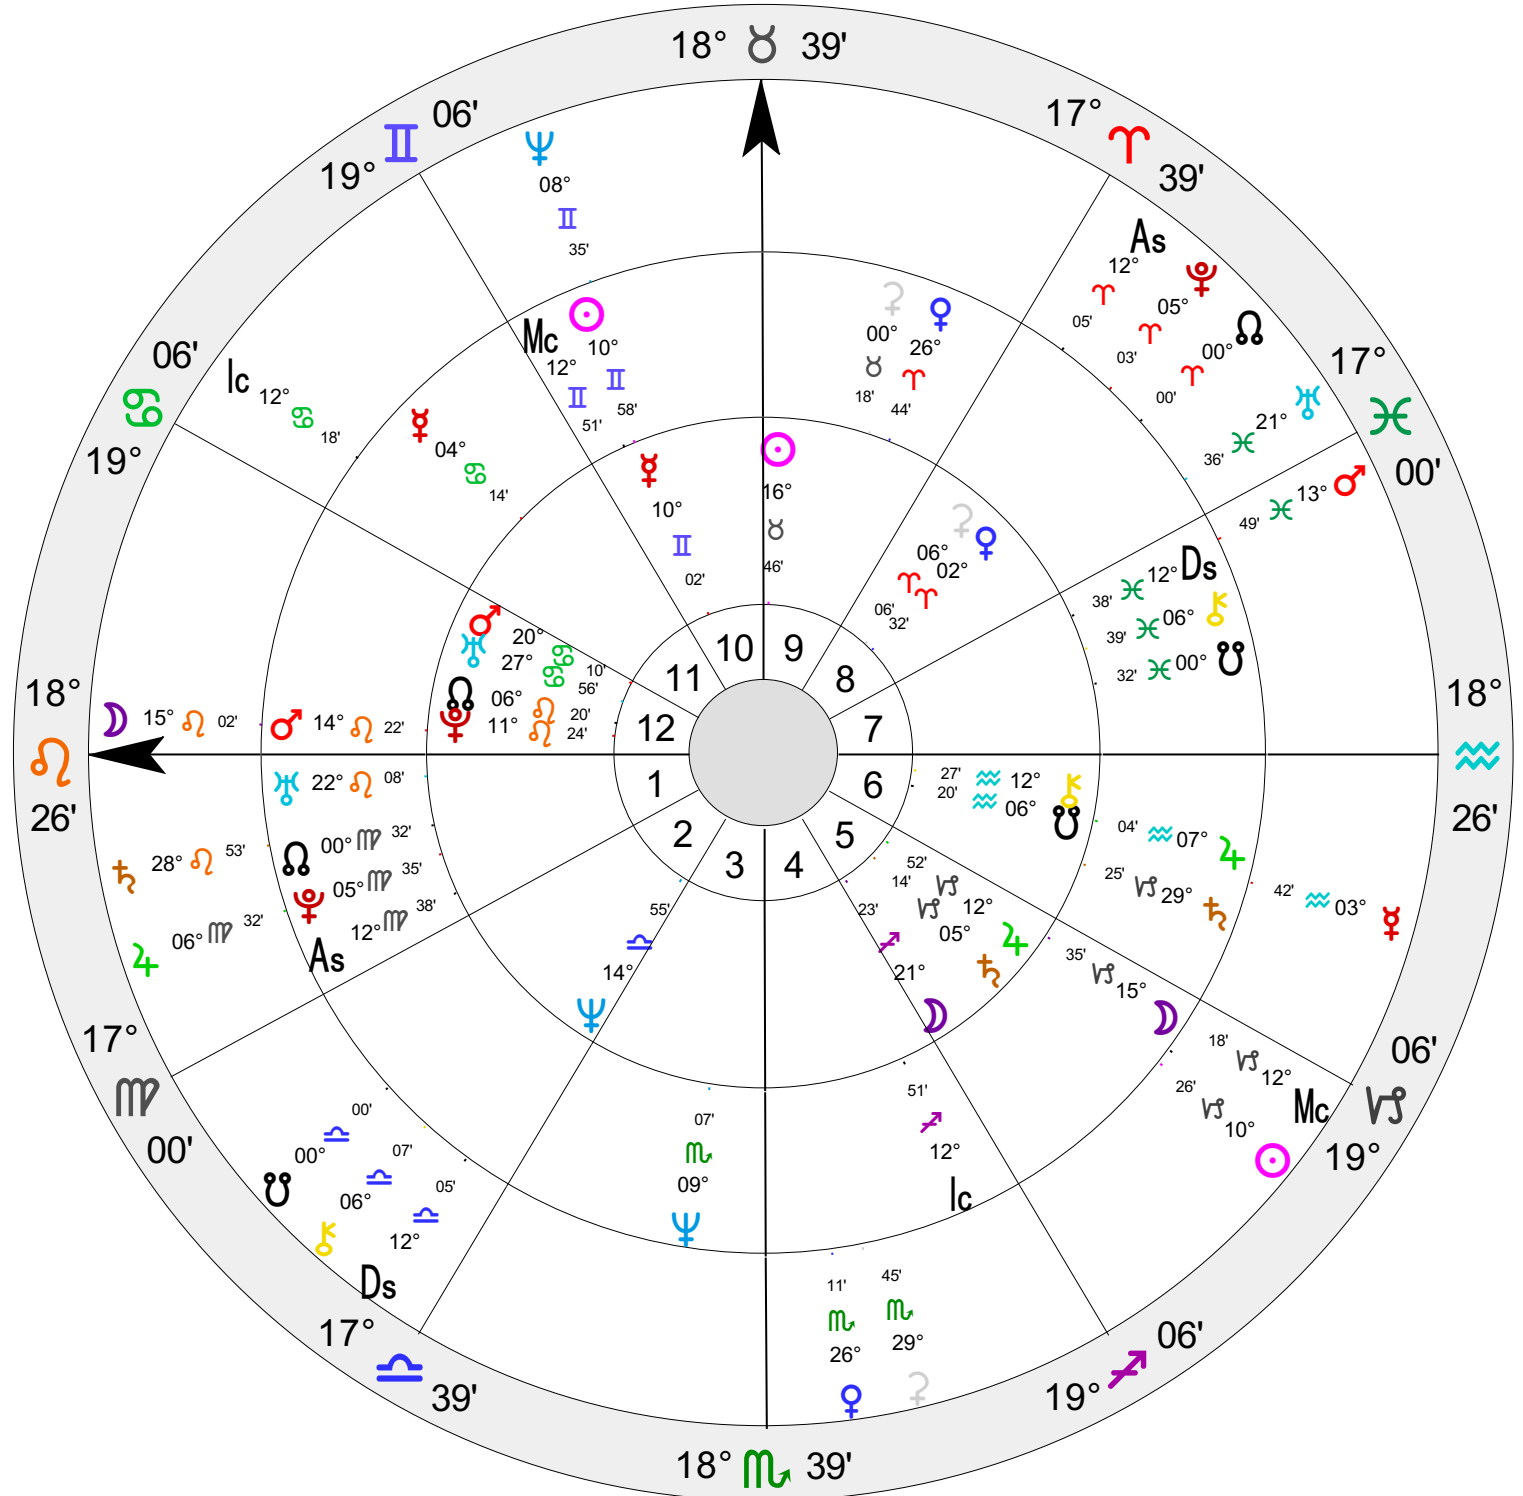

Chart 1
 Jesus - "Sananda" Photo - sidereal
 Natal Chart
 1 Jun 1961, Thu
 12:00 CST +6:00
 Chichen Itza, Mexico
 20°N40' 088°W34'

Chart 2
 Jesus - "Sananda" Photo
 Natal Chart
 1 Jun 1961, Thu
 12:00 CST +6:00
 Chichen Itza, Mexico
 20°N40' 088°W34'

Chart 3
 Jesus - "Sananda" Photo - draconic
 Natal Chart
 1 Jun 1961, Thu
 12:00 CST +6:00
 Chichen Itza, Mexico
 20°N40' 088°W34'