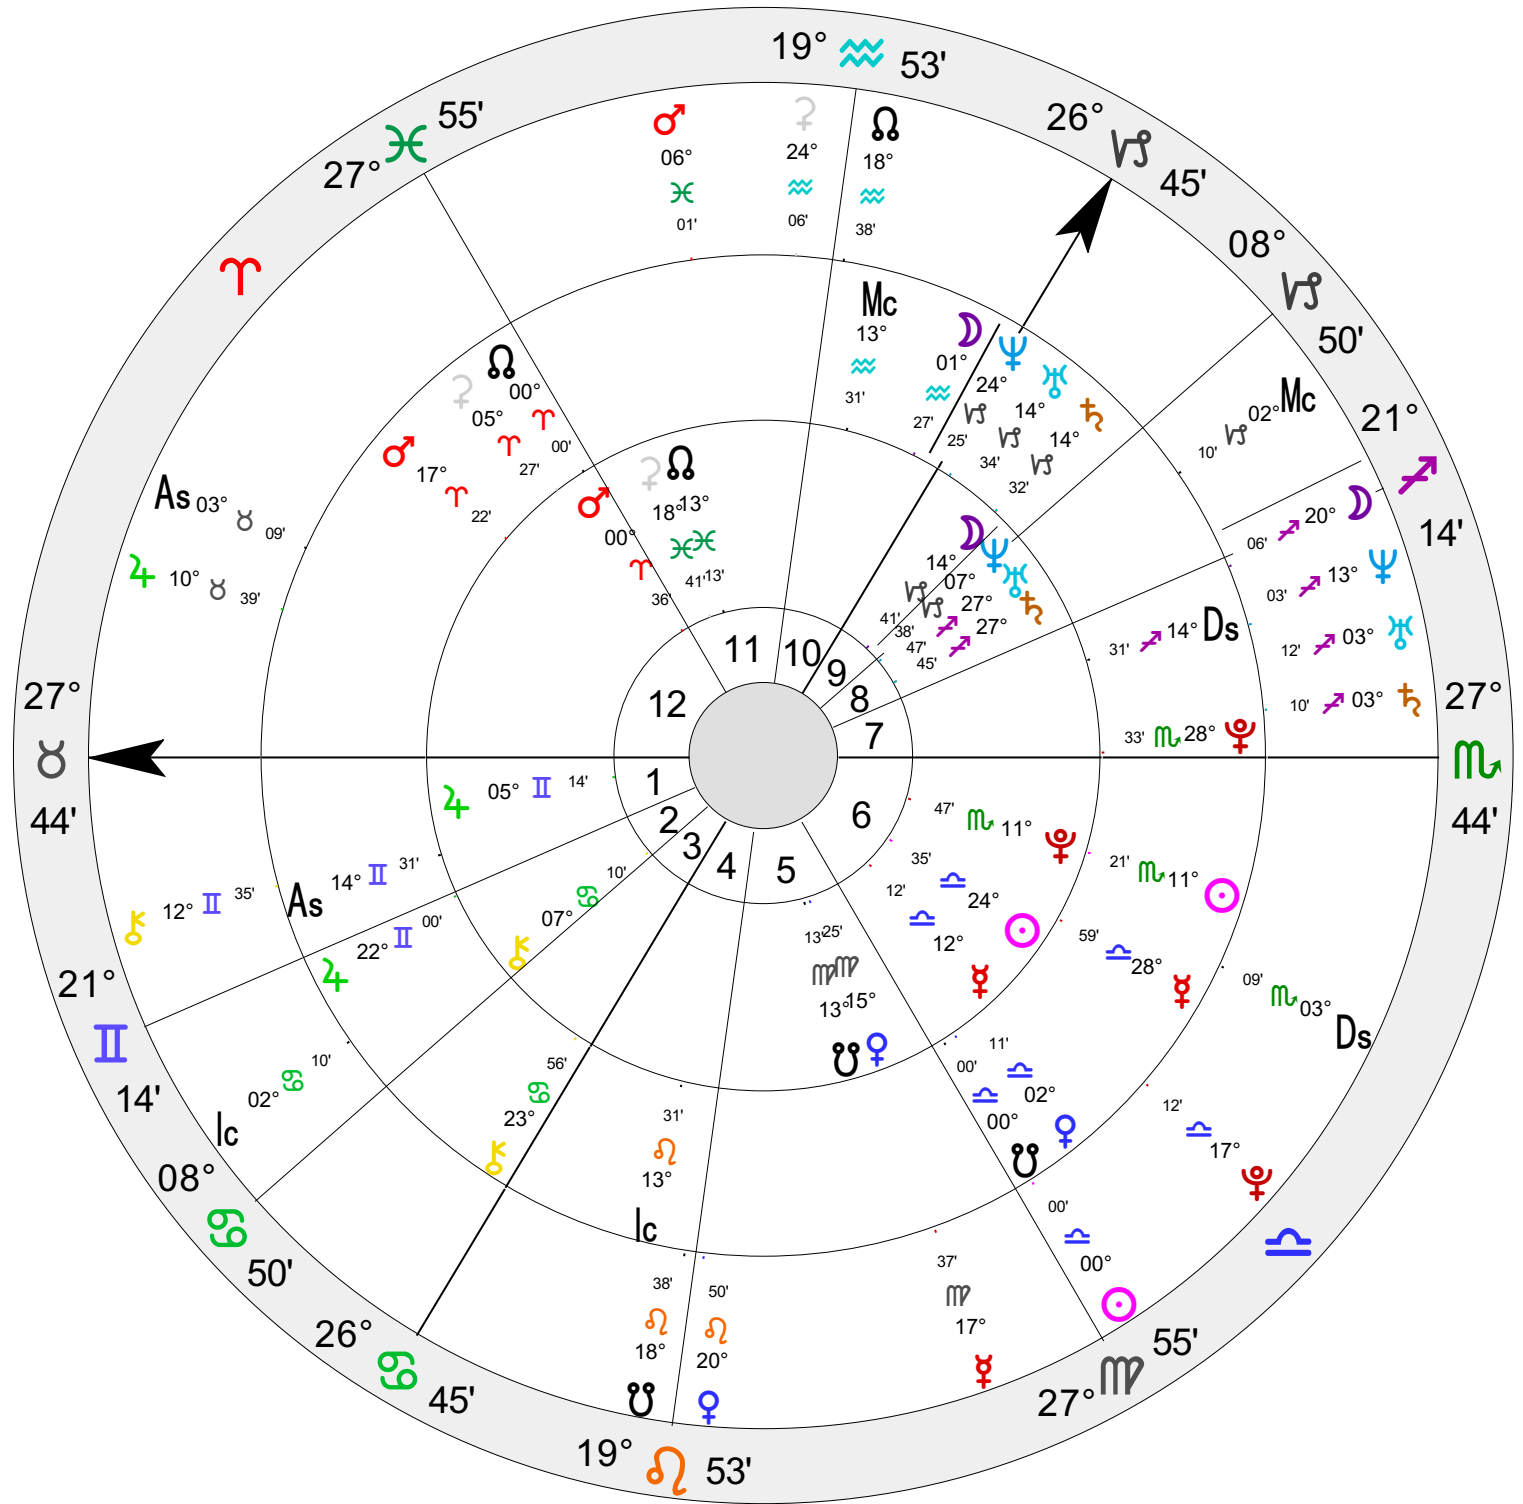

Chart 1
 Shroud - "Riddle Of The Shroud"
 Natal Chart
 17 Oct 1988, Mon
 19:10 BST -1:00
 London, England
 51°N30' 00°W10'

Chart 2
 Shroud - "Riddle Of The Shroud" - draconic
 Natal Chart
 17 Oct 1988, Mon
 19:10 BST -1:00
 London, England
 51°N30' 00°W10'

Chart 3
 Shroud - "Riddle Of The Shroud" - sidereal
 Natal Chart
 17 Oct 1988, Mon
 19:10 BST -1:00
 London, England
 51°N30' 00°W10'