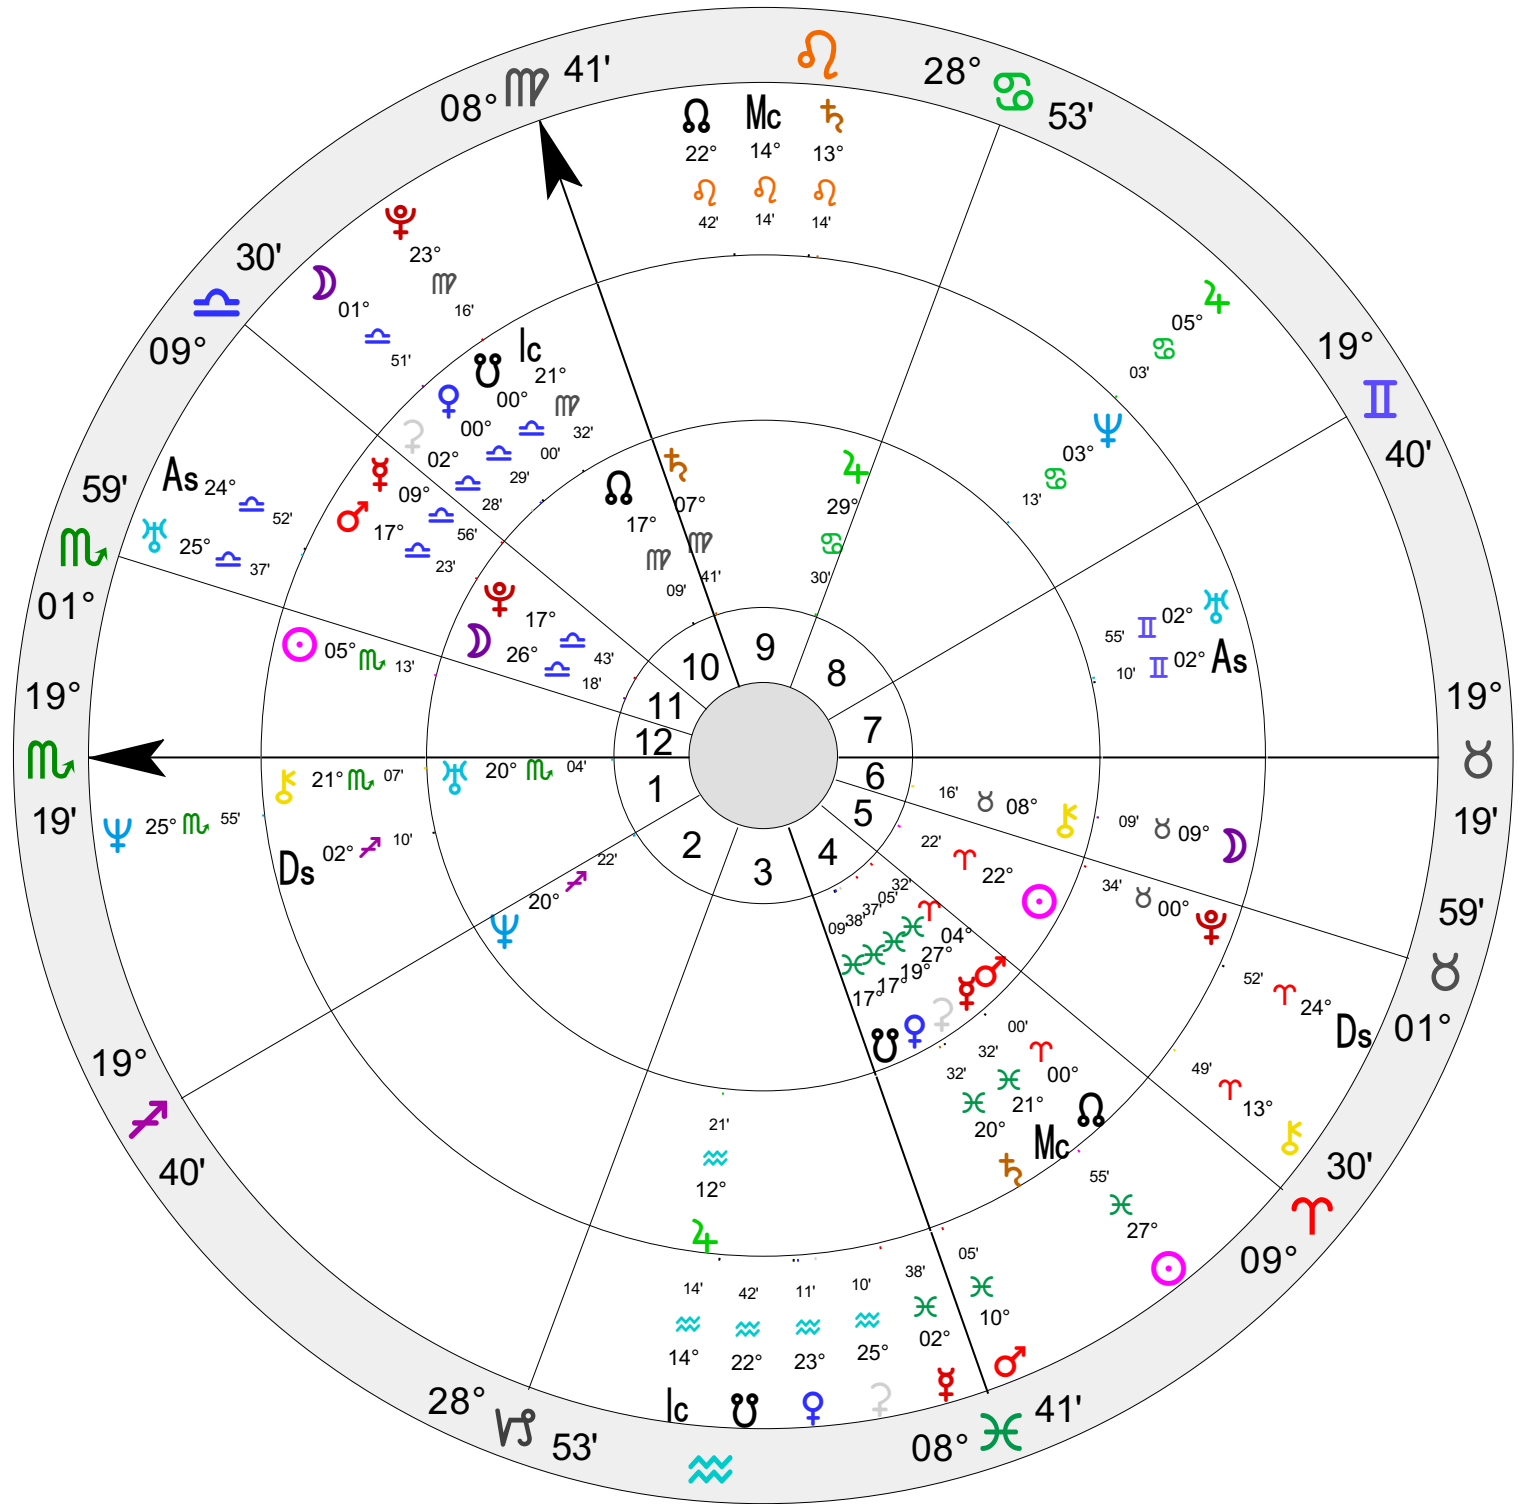

Chart 1
 Shroud - "Silent Witness"
 Natal Chart
 12 Apr 1979, Thu
 22:20 GMD -1:00
 London, ENG
 51°N30' 00°W10'

Chart 2
 Shroud - "Silent Witness" - draconic
 Natal Chart
 12 Apr 1979, Thu
 22:20 GMD -1:00
 London, ENG
 51°N30' 00°W10'

Chart 3
 Shroud - "Silent Witness" - sidereal
 Natal Chart
 12 Apr 1979, Thu
 22:20 GMD -1:00
 London, ENG
 51°N30' 00°W10'