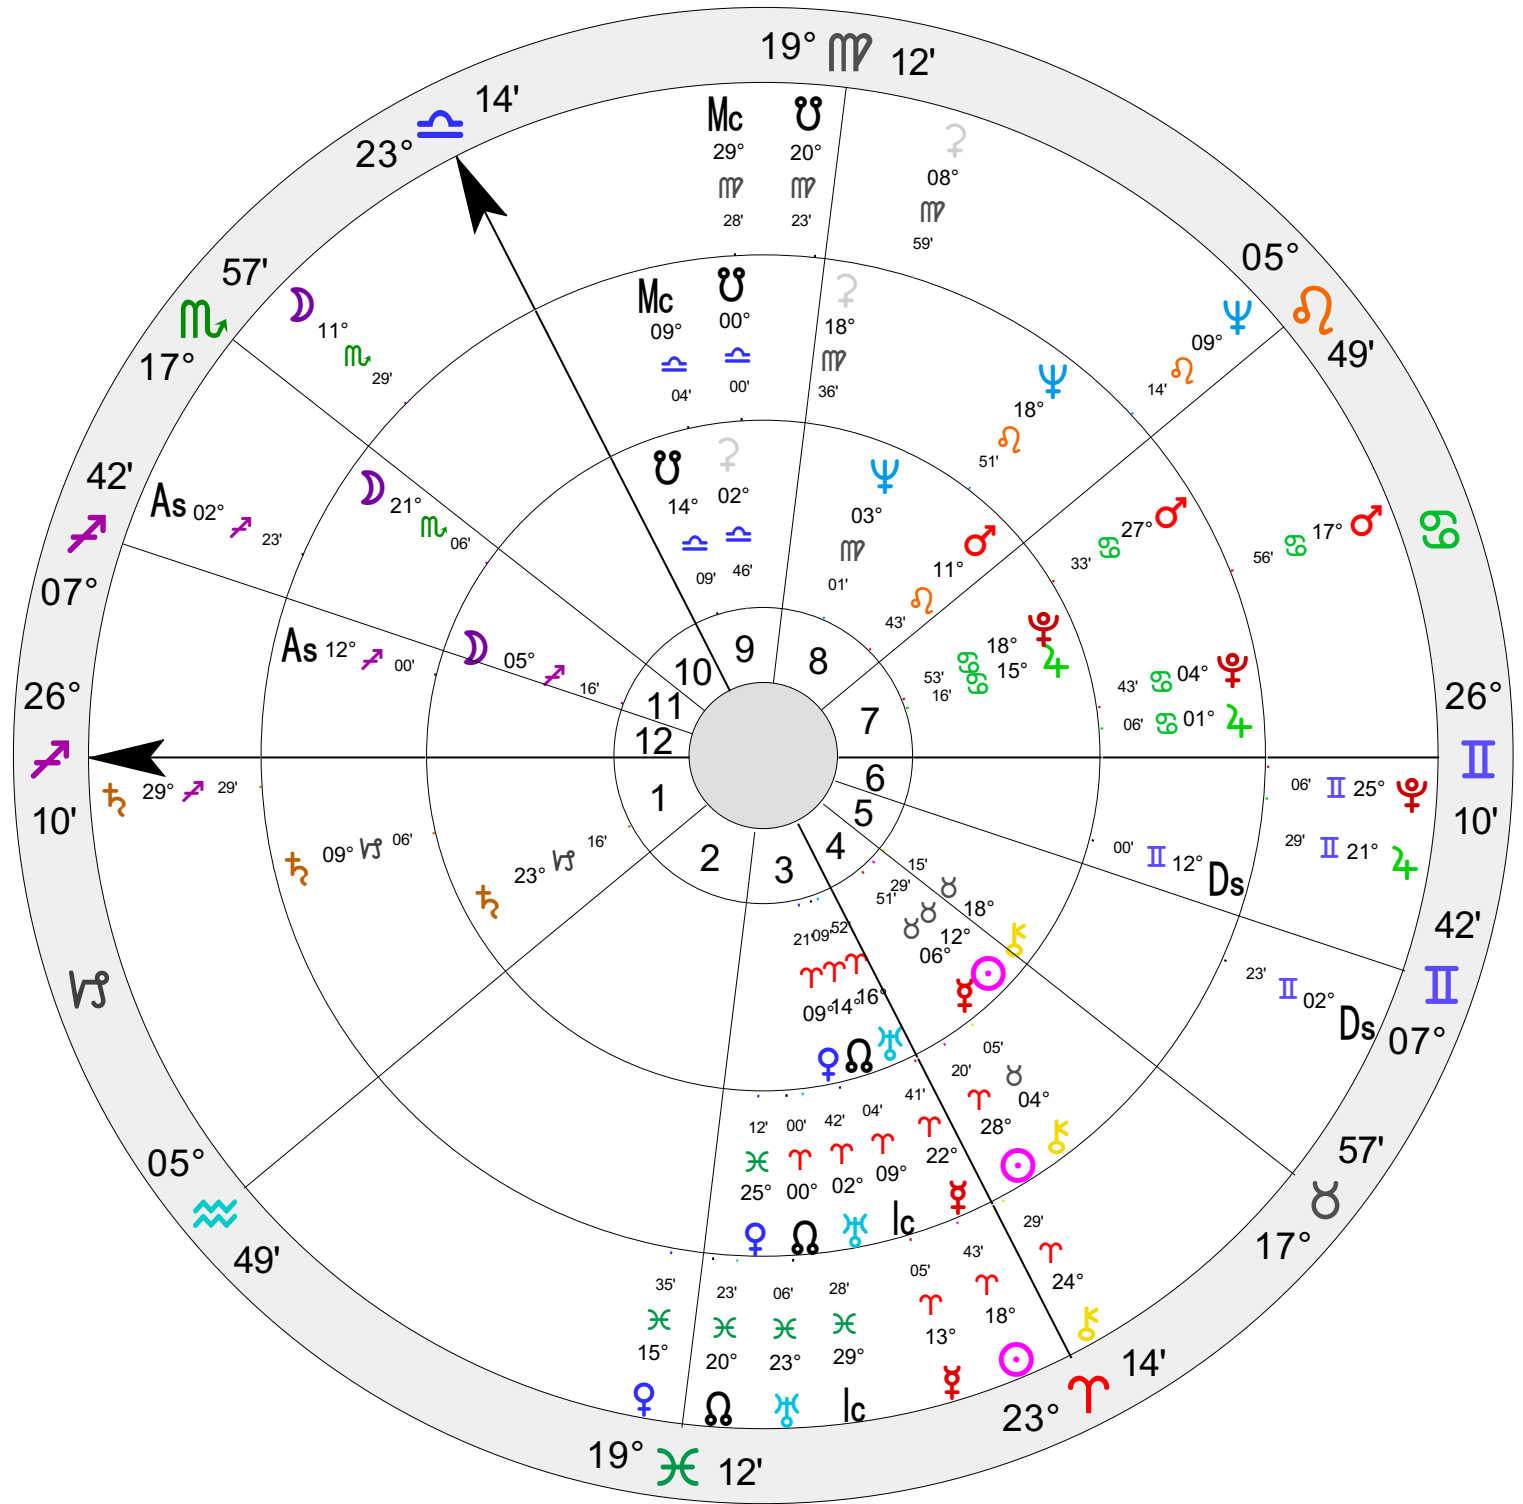

Chart 1
 Shroud-Enrie's Photo
 Natal Chart
 3 May 1931, Sun
 23:12 CET -1:00
 Turin, ITALY
 45°N03' 007°E40'

Chart 2
 Shroud-Enrie's Photo - draconic
 Natal Chart
 3 May 1931, Sun
 23:12 CET -1:00
 Turin, ITALY
 45°N03' 007°E40'

Chart 3
 Shroud-Enrie's Photo - sidereal
 Natal Chart
 3 May 1931, Sun
 23:12 CET -1:00
 Turin, ITALY
 45°N03' 007°E40'