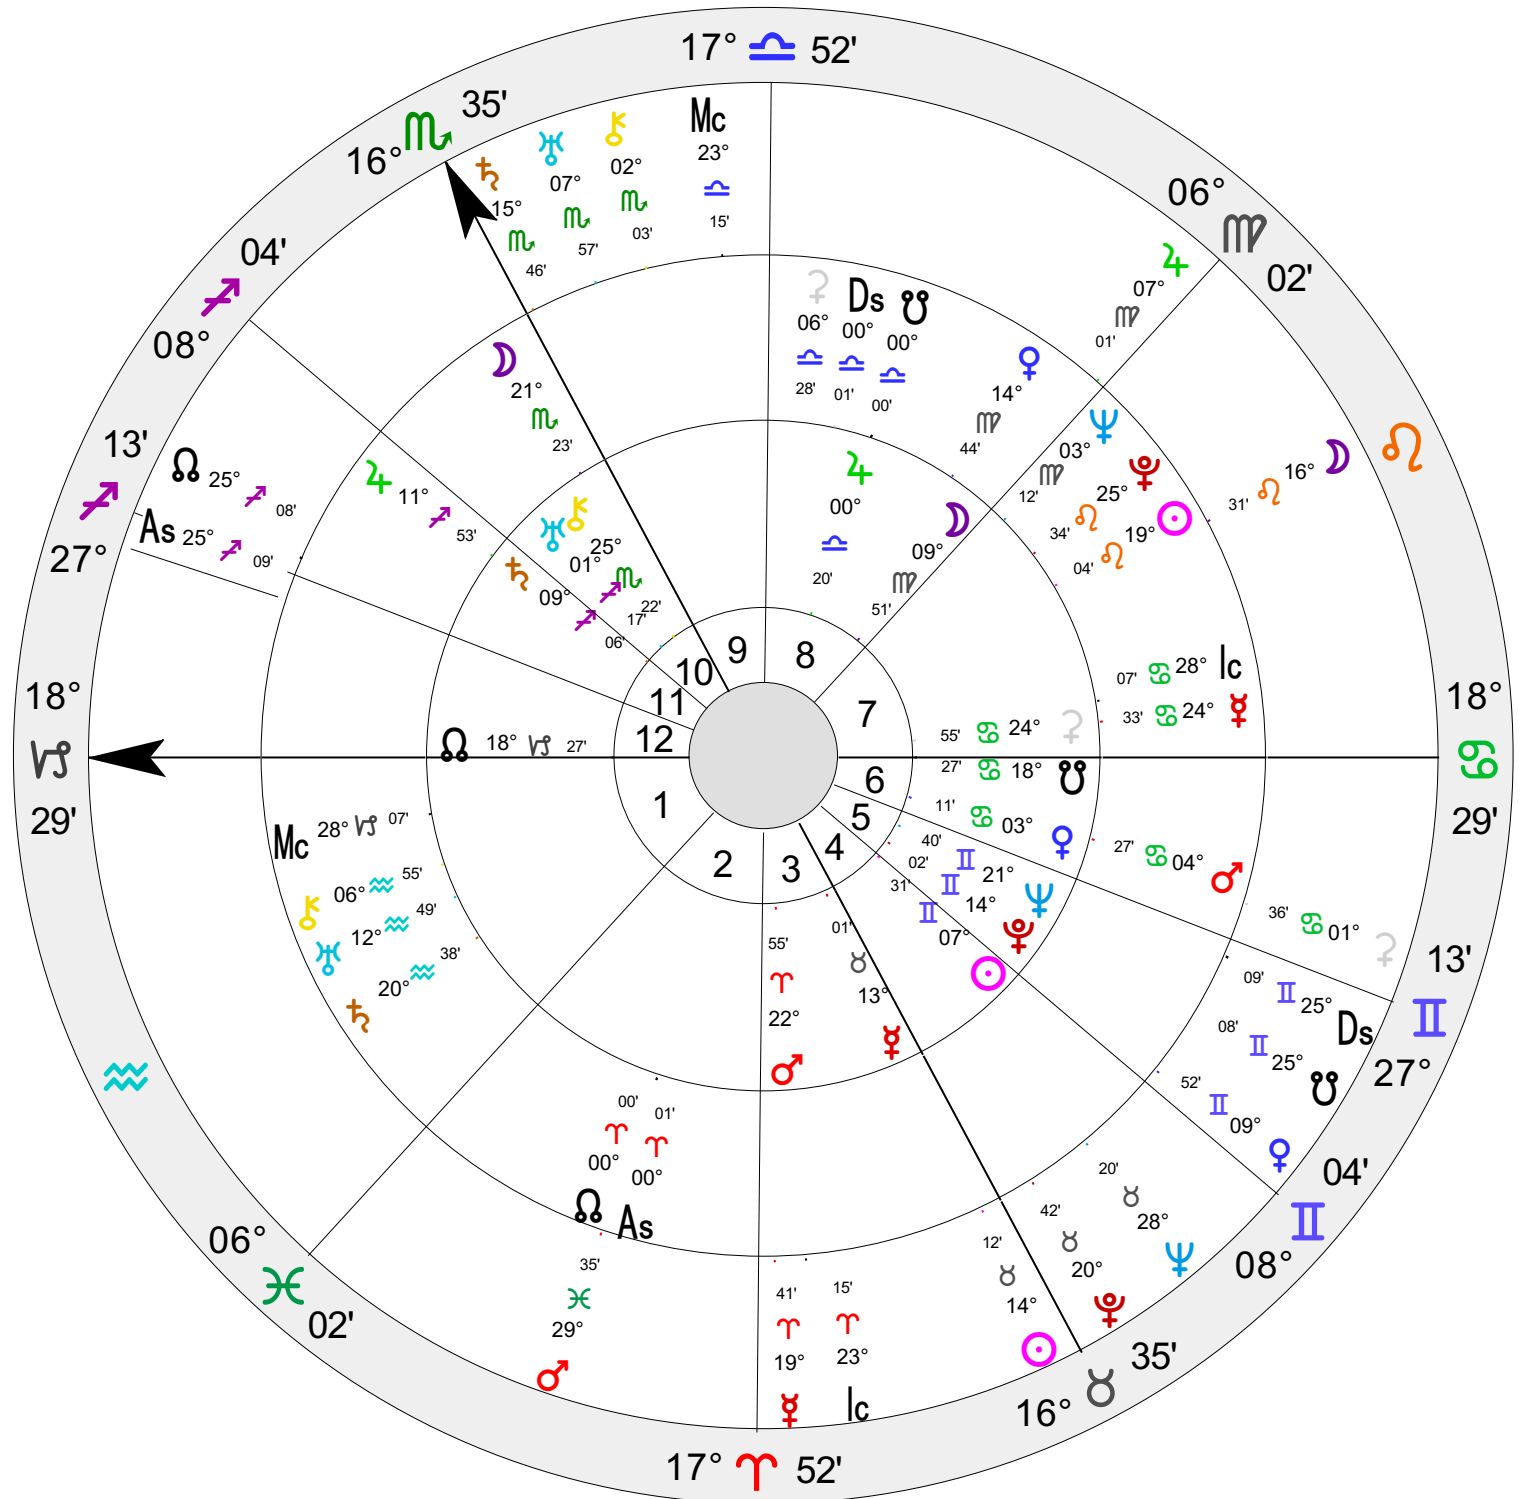

Chart 1
 Shroud-Pia'sPhotograph
 Natal Chart
 28 May 1898 NS, Sat
 23:00 CET -1:00
 Turin, ITALY
 45°N03' 007°E40'

Chart 2
 Shroud-Pia'sPhotograph - draconic
 Natal Chart
 28 May 1898 NS, Sat
 23:00 CET -1:00
 Turin, ITALY
 45°N03' 007°E40'

Chart 3
 Shroud-Pia'sPhotograph - sidereal
 Natal Chart
 28 May 1898 NS, Sat
 23:00 CET -1:00
 Turin, ITALY
 45°N03' 007°E40'